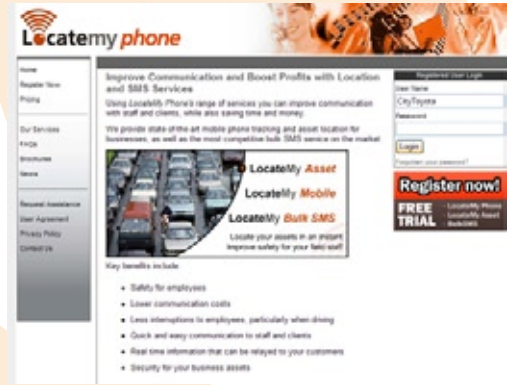

Find it in three easy steps

1 Log into your account