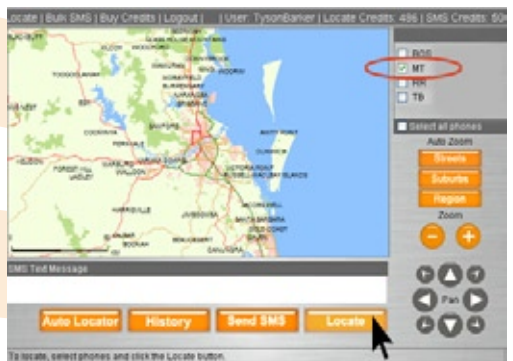

With **LocateMy Asset**, you also have added safety for your field staff: find a fleet vehicle and you immediately know where your employee is.

Simply visit www.locatemyphone.com.au, click on 'Locate' and you get an instant map reading, locating your asset to within 200mⁱ.

ⁱin CBD areas

Find it in three easy steps

1 Log into your account

2 Select the asset to locate and press LOCATE.

3 Asset Located. It's that simple!

Combine our Products & Improve Communication

LocateMy Asset is part of the integrated **LocateMy Phone** product range: